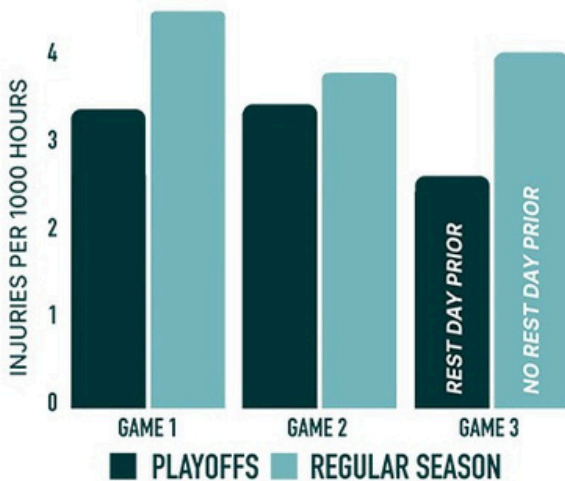

THE CHANGE IN INJURY INCIDENCE FROM GAME 1 TO GAME 3 WAS UNCHANGED IN THE POST-SEASON WITH A REST DAY BETWEEN GAMES.